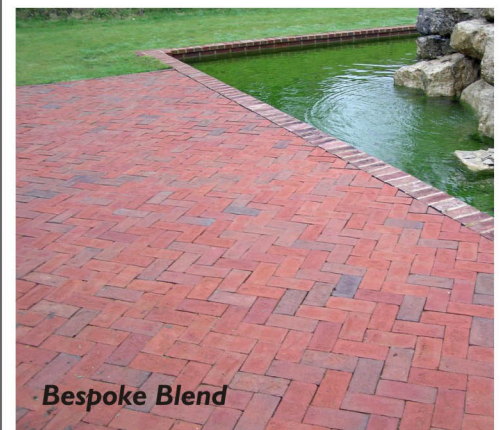

LANDSCAPING

Number 1

COLEFORD BRICK & TILE

PROPERTY ENHANCEMENT USING GENUINE HANDMADE PRODUCT

SUMMER HOUSE RETREAT

This extravagant Summerhouse retreat is perfect for those long lazy evenings. Set deep in the heart of Gloucester, this rather stately folly gives the perfect focal point for the well maintained garden. Coleford Brick & Tile produced from drawings the intricate columns and special shaped bricks.

CLAY PAVERS

For large or small areas, nothing can match the aesthetic qualities of genuine handmade pavers. Contact the Sales Office for further colour and size information.

Cotswold Buff

Bespoke Blend

Mixed Tudor Red